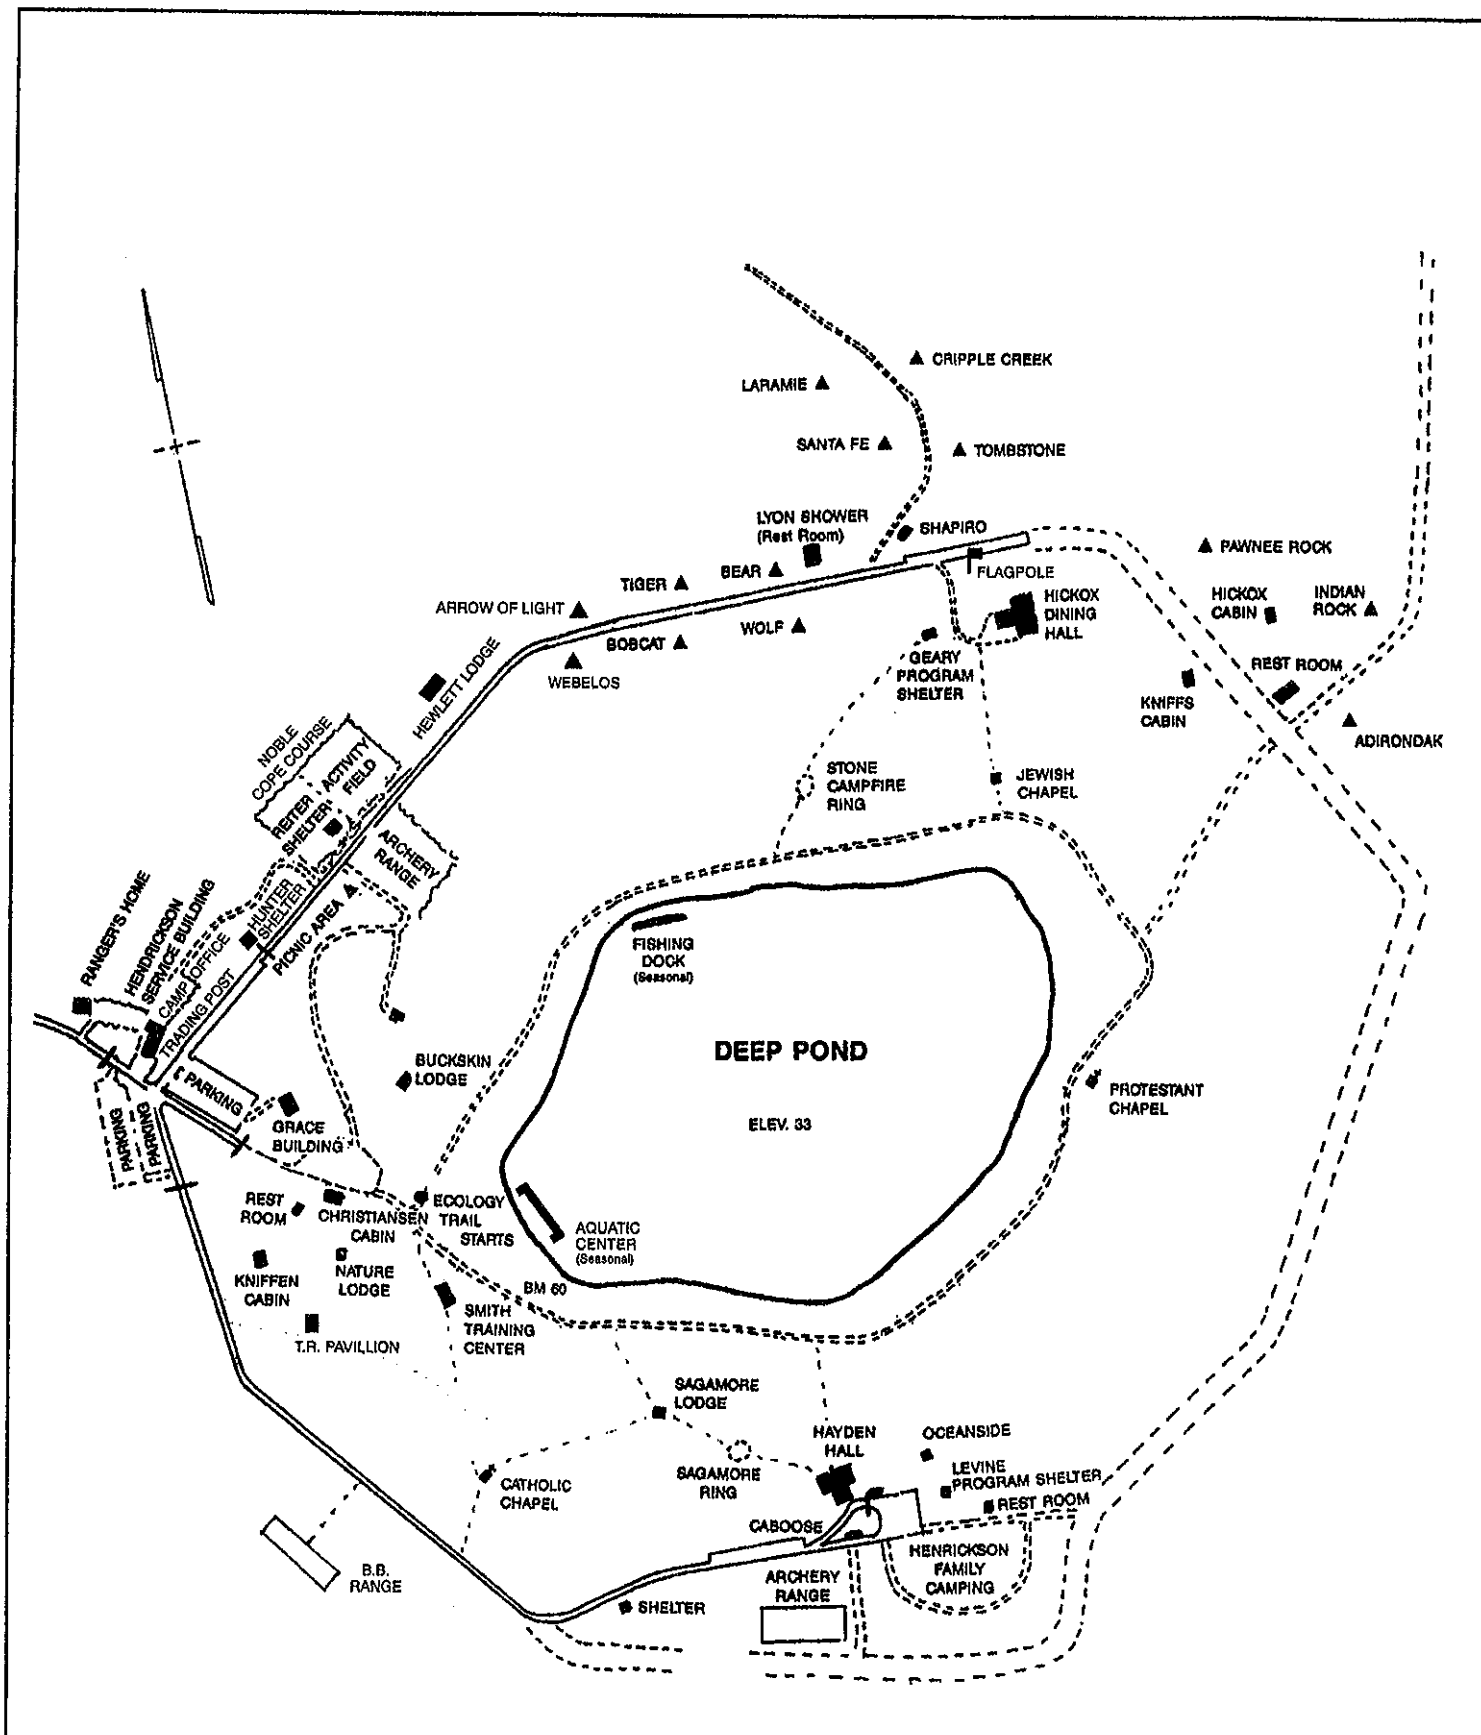

# SCHIFF SCOUT RESERVATION

THEODORE ROOSEVELT COUNCIL

"CAMP WAUWEPEX"

BOY SCOUTS OF AMERICA

LOCATED IN THE TOWN OF RIVERHEAD, COUNTY OF SUFFOLK, NY  
(LONG ISLAND PINE BARRENS CORE) COMPILED FROM  
U.S. GEOLOGICAL SURVEY 7.5 MINUTES SERIES (TOPOGRAPHIC)

ELEVATION IN FEET ABOVE SEA LEVEL  
TRAIL ALIGNMENT IS APPROXIMATE

SCALE:  
1" = 500'

TOPOGRAPHIC MAP SYMBOLS APPLY

2003