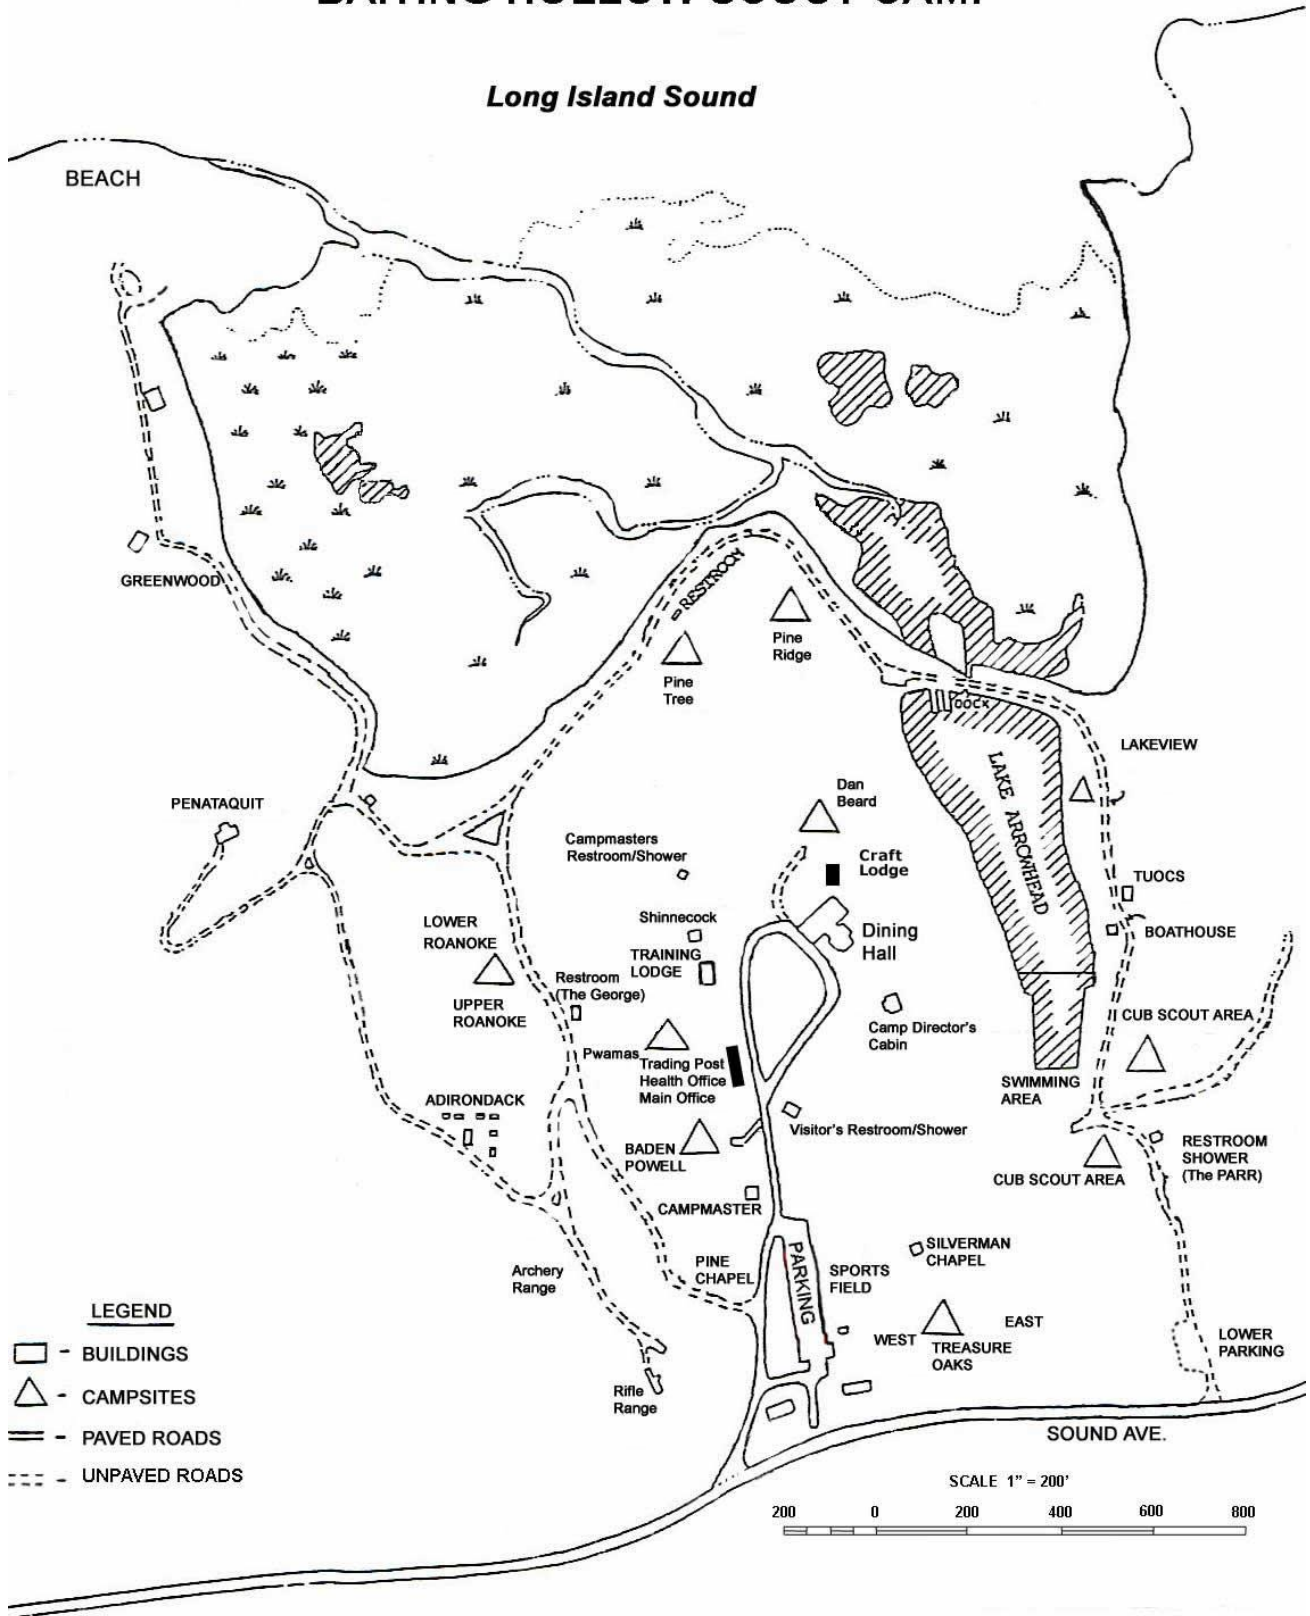

BAITING HOLLOW SCOUT CAMP

BAITING HOLLOW SCOUT CAMP

Long Island Sound

LEGEND

- - BUILDINGS
- △ - CAMPSITES
- - PAVED ROADS
- - - UNPAVED ROADS

SCALE 1" = 200'