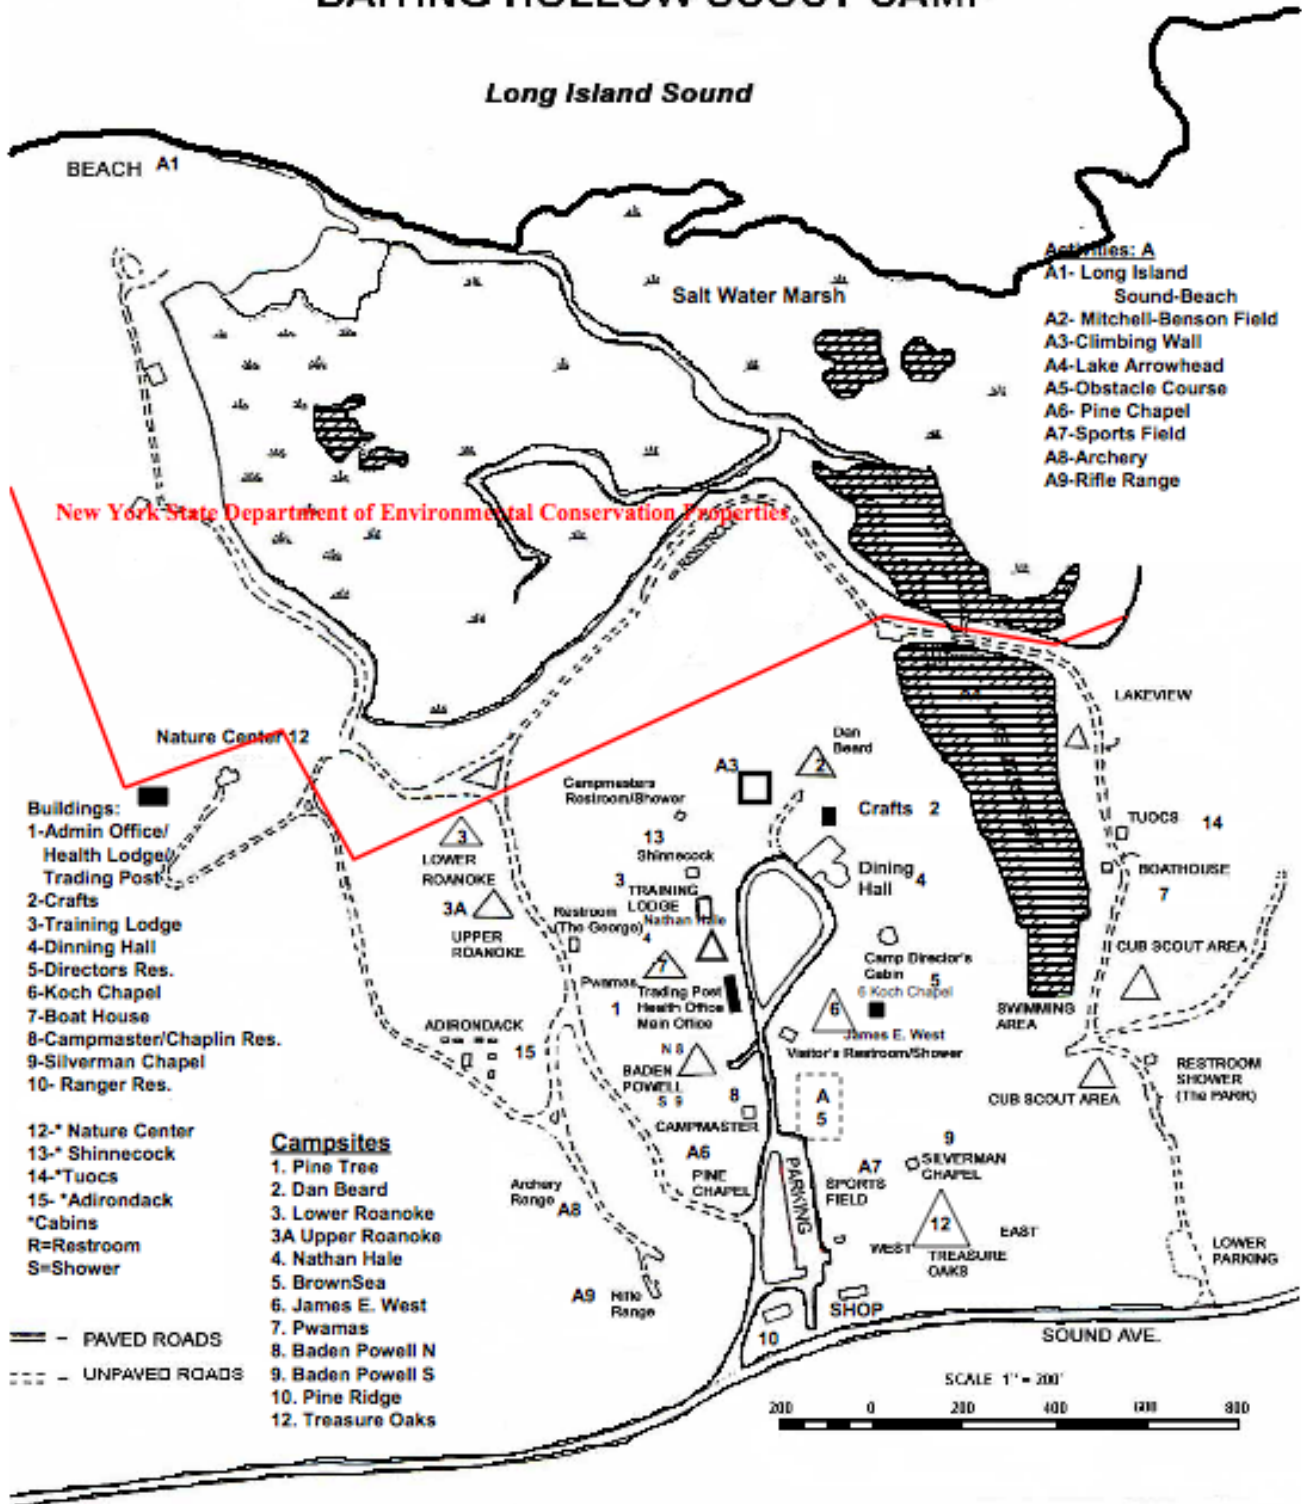

BAITING HOLLOW SCOUT CAMP

BAITING HOLLOW SCOUT CAMP

Long Island Sound

LEGEND

- - BUILDINGS
- △ - CAMPSITES
- - PAVED ROADS
- - - UNPAVED ROADS

SCALE 1" = 200'